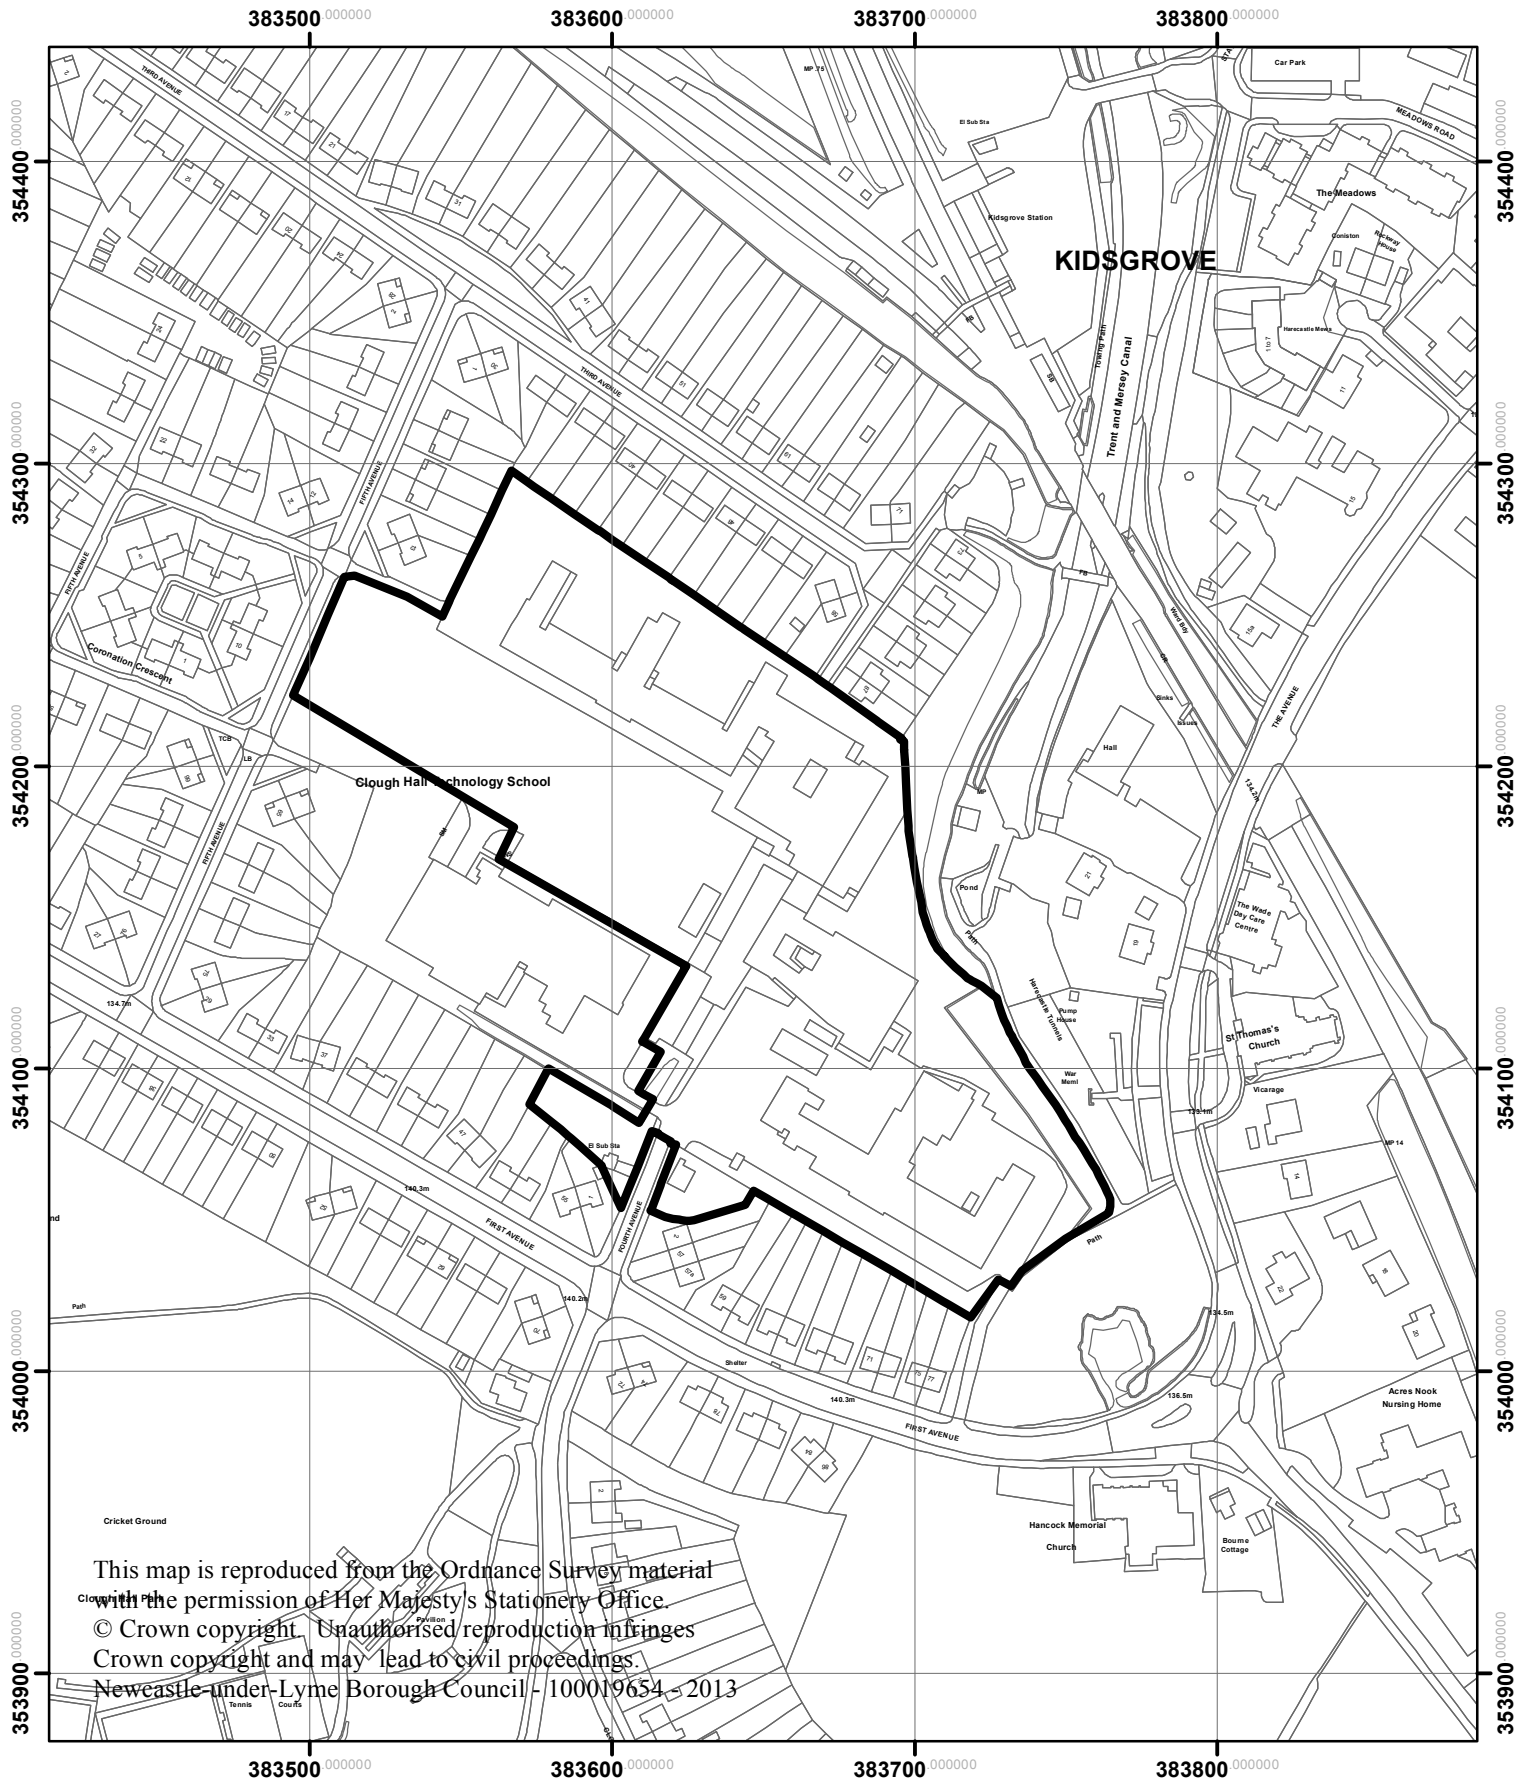

# Clough Hall Technology College, Fourth Avenue, Kidsgrove 14/00770/CPO

This map is reproduced from the Ordnance Survey material with the permission of Her Majesty's Stationery Office. © Crown copyright. Unauthorised reproduction infringes Crown copyright and may lead to civil proceedings. Newcastle-under-Lyme Borough Council - 100019654 - 2013